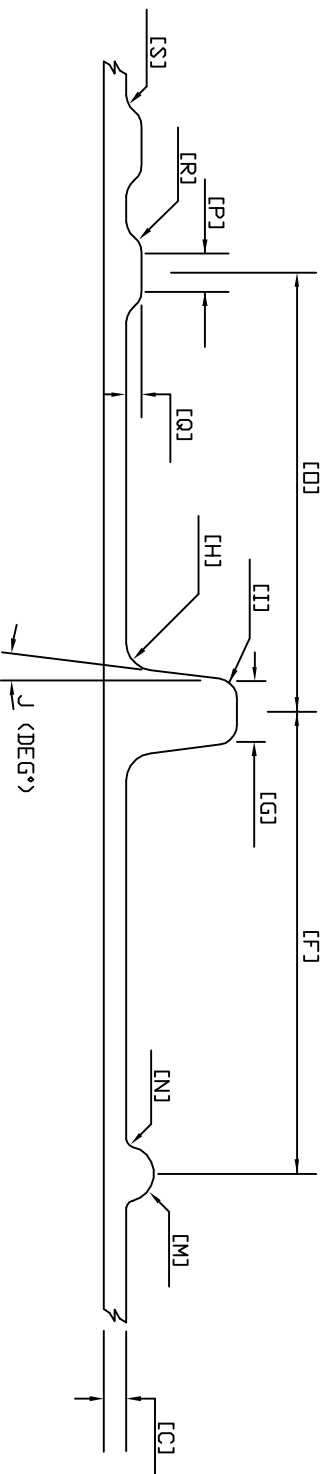

XS

Example of Rib Quantity (See Spec.Sheet) [E]

NOTES:

MyLord Crescent,
Camperdown Ind. Est,
Killingworth,
Newcastle Upon Tyne,
NE12 5XG
Tel: +44(0)191)268 5054
Fax: +44(0)191)268 8917

DRAWN BY: M.MOORE

DATE DRAWN: 08/11/2004

REVISED:

ISSUED BY:

DATE ISSUED:

DIMENSIONS: MM (INCHES)

SCALE: NOT TO SCALE